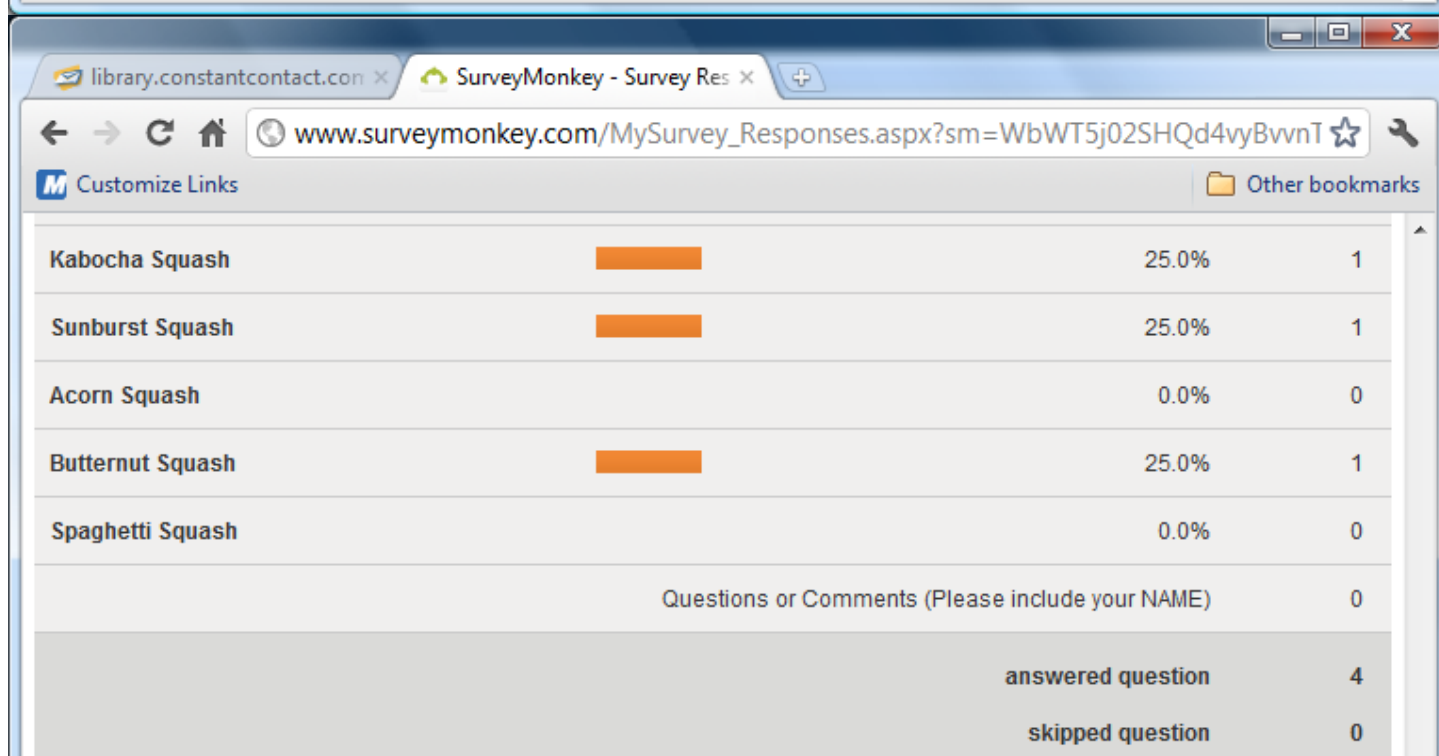

3. Which Organic Squash (if any) would you like to have in next week's bag? Select as many as you would like, even though we may not be able to get any. [Create Chart](#) [Download](#)

	Response Percent	Response Count
Yellow Squash	50.0%	2
Zucchini	75.0%	3
Delicata Squash	25.0%	1
Kabocha Squash	25.0%	1